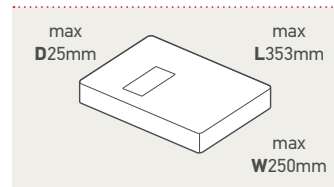

Large Letter up to 750g