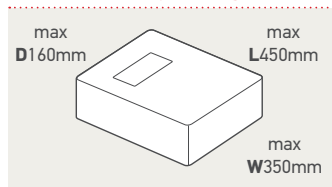

Large Letter up to 750g

Small Parcel up to 2kg

Medium Parcel up to 20kg

Exceptions apply – for more information about how to present your mail, please visit royalmail.com/size

i Need more pricing information about Royal Mail products and services?