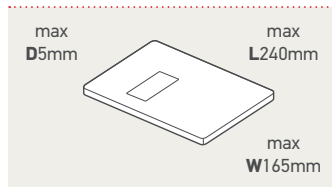

i For users of Royal Mail Mailmark® franking technology, the most up to date and attractive value franking tariff is always in your Mailmark machine. To find out more visit royalmail.com/franking

UK Signed

Our Signed services offer a signature on delivery when you need extra peace of mind.

Royal Mail Signed For®		1st Class	2nd Class	
Format	Weight up to and including	Price	Price	
Letter	100g	£1.67	£1.51	
	Large Letter	100g	£2.00	£1.78
		250g	£2.34	£2.06
		500g	£2.74	£2.36
Small Parcel	750g	£3.40	£2.86	
	1kg	£4.12	£3.62	
	2kg	£6.22	£3.62	
Medium Parcel	1kg	£5.87	£5.52	
	2kg	£8.57	£5.52	
	5kg	£16.85	£14.75	
	10kg	£22.90	£21.25	
	20kg	£34.40	£29.55	

All prices in the above table are exempt from VAT.

UK Standard

Our Standard services offer a range of reliable delivery options for your non-valuable items.

		1st Class	2nd Class	
Format	Weight up to and including	Price	Price	
Letter	100g	57p	41p	
	Large Letter	100g	90p	68p
		250g	£1.24	96p
		500g	£1.64	£1.26
Small Parcel	750g	£2.30	£1.76	
	1kg	£3.12	£2.62	
	2kg	£5.22	£2.62	
Medium Parcel	1kg	£4.87	£4.52	
	2kg	£7.57	£4.52	
	5kg	£15.85	£13.75	
	10kg	£21.90	£20.25	
	20kg	£33.40	£28.55	

All prices in the above table are exempt from VAT.

For Business Mail Advance (BMA) posted via a franking machine, pricing information can be found in the Business Price Guide at royalmail.com/

Letter up to 100g