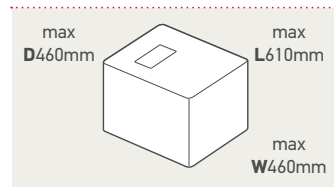

Large Letter up to 750g

Small Parcel up to 2kg

Medium Parcel up to 20kg

Exceptions apply – for more information about how to present your mail, please visit royalmail.com/size

i Need more pricing information about Royal Mail products and services?