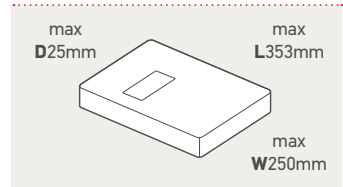

Large Letter up to 750g