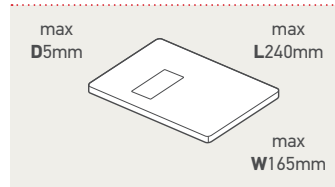

i Save 15% every time you send a parcel with Parcelforce Worldwide through joining Rewards4U. To find out more and to join Rewards4U visit parcelforce.com/rewards4u

UK Signed

Our Signed services offer a signature on delivery when you need extra peace of mind.

Royal Mail Signed For®		1st Class	2nd Class	
Format	Weight up to and including	Price	Price	
Letter	100g	£1.65	£1.48	
	Large Letter	100g	£1.95	£1.75
		250g	£2.29	£2.01
		500g	£2.68	£2.32
Small Parcel	750g	£3.33	£2.82	
	1kg	£4.12	£3.62	
	2kg	£6.22	£3.62	
Medium Parcel	1kg	£5.87	£5.52	
	2kg	£8.57	£5.52	
	5kg	£16.85	£14.75	
	10kg	£22.90	£21.25	
	20kg	£34.40	£29.55	

All prices in the above table are exempt from VAT.

UK Standard

Our Standard services offer a range of reliable delivery options for your non-valuable items.

		1st Class	2nd Class	
Format	Weight up to and including	Price	Price	
Letter	100g	55p	38p	
	Large Letter	100g	85p	65p
		250g	£1.19	91p
		500g	£1.58	£1.22
Small Parcel	750g	£2.23	£1.72	
	1kg	£3.12	£2.62	
	2kg	£5.22	£2.62	
Medium Parcel	1kg	£4.87	£4.52	
	2kg	£7.57	£4.52	
	5kg	£15.85	£13.75	
	10kg	£21.90	£20.25	
	20kg	£33.40	£28.55	

All prices in the above table are exempt from VAT.

For Business Mail Advance (BMA) posted via a Mailmark franking machine, pricing information can be found in the Business Price Guide at royalmail.com/prices2017

Letter up to 100g